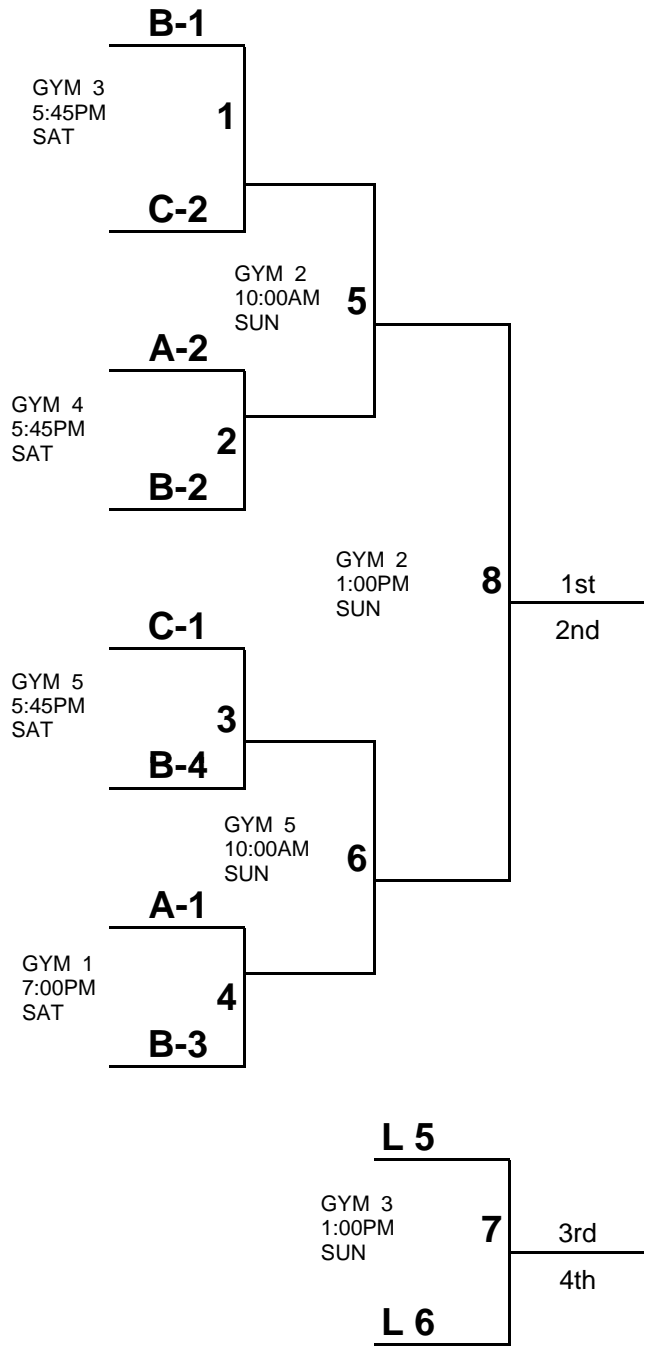

**14 UNDER - DIVISION II BRACKET
2008 SCAAU DISTRICT GIRLS BASKETBALL CHAMPIONSHIP**

GYM 1 - Columbia High School

GYM 2 - St. Andrews Middle School

GYM 3 - Crooked Creek Park

GYM 4 - Crooked Creek Park

GYM 5 - Richland Northeast High School