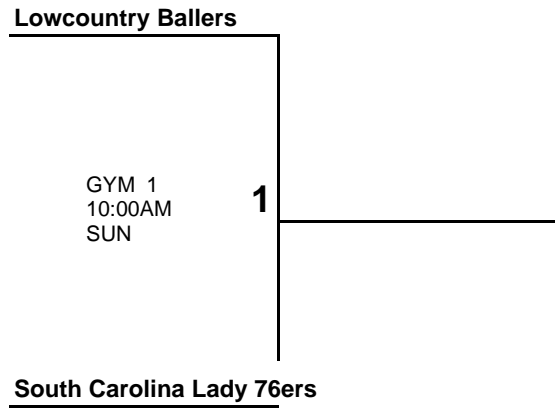

14 UNDER - DIVISION I & II BRACKET  
2008 SCAAU DISTRICT GIRLS  
BASKETBALL CHAMPIONSHIP

14	Pool B	1	2	3	4	W	L	PTS	POS
1	South Carolina Stars								
2	Carolina Heat								
3	Cee's Soldiers								
4	Carolina Cougars								

DAY	TIME	GYM	DAY	TIME	GYM	DAY	TIME	GYM
FRI	5:45 PM	2	FRI	8:15 PM	2	SAT	10:15 AM	2
1	vs	2	3	vs	4	1	vs	3
	—			—			—	

GYM 1 - Columbia High School

GYM 2 - St. Andrews Middle School

GYM 3 - Crooked Creek Park

GYM 4 - Crooked Creek Park

GYM 5 - Richland Northeast High School

DAY	TIME	GYM	DAY	TIME	GYM	DAY	TIME	GYM
SAT	10:15 AM	5	SAT	2:00 PM	5	SAT	12:45 PM	2
2	vs	4	2	vs	3	4	vs	1
	—			—			—	

14	Pool C	1	2	3	4	5	W	L	PTS	POS
1	Hartsville YMCA Comets									
2	Carolina Xtreme									
3	Lowcountry Ballers									

DAY	TIME	GYM	DAY	TIME	GYM	DAY	TIME	GYM
FRI	7:00 PM	2	SAT	9:00 AM	2	SAT	12:45 PM	1
1	vs	2	2	vs	3	3	vs	1
	—			—			—	

**14 UNDER - DIVISION I BRACKET  
2008 SCAAU DISTRICT GIRLS BASKETBALL CHAMPIONSHIP**

GYM 1 - Columbia High School