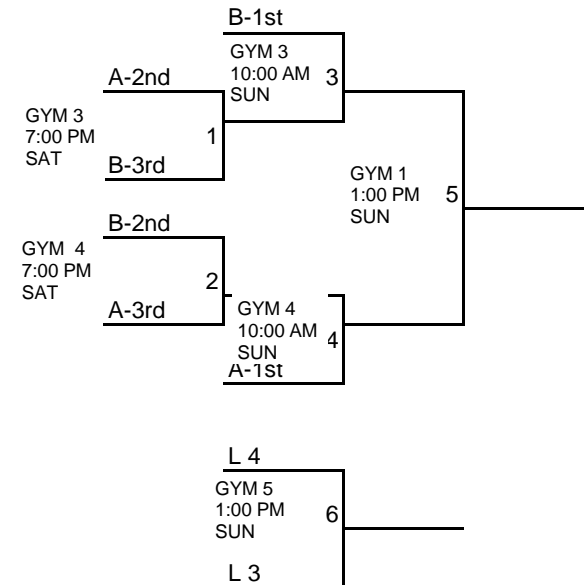

16	Pool A	1	2	3	4	5	W	L	PTS	POS
1	Palmetto 76ers									
2	East Coast Lakers									
3	South Carolina Lady 76ers Red									

DAY	TIME	GYM	DAY	TIME	GYM	DAY	TIME	GYM
FRI	7:00 PM	3	SAT	9:00 AM	3	SAT	2:00 PM	3
1	vs	2	2	vs	3	3	vs	1
	—			—			—	

16	Pool B	1	2	3	4	5	W	L	PTS	POS
1	Carolina Heat									
2	Spartanburg Bucks Blue									
3	South Carolina Lady 76ers Black									

DAY	TIME	GYM	DAY	TIME	GYM	DAY	TIME	GYM
FRI	5:45 PM	4	SAT	9:00 AM	4	SAT	2:00 PM	4
1	vs	2	2	vs	3	3	vs	1
	—			—			—	

GYM 1 - Columbia High School

GYM 2 - St. Andrews Middle School

GYM 3 - Crooked Creek Park

GYM 4 - Crooked Creek Park

GYM 5 - Richland Northeast High School

**16 UNDER - DIVISION I BRACKET
2008 SCAAU DISTRICT GIRLS BASKETBALL CHAMPIONSHIP**