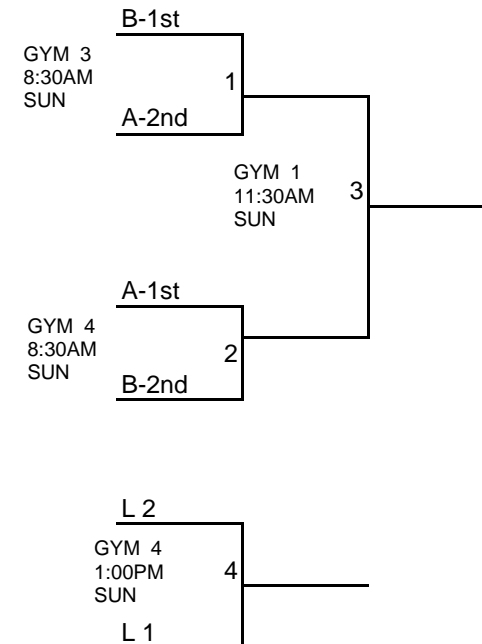

16	Pool A	1	2	3	4	W	L	PTS	POS
1	Phoenix Select								
2	Carolina Crush								
3	Carolina Cougars White								
4	East Coast Shock								

DAY	TIME	GYM	DAY	TIME	GYM	DAY	TIME	GYM
FRI	5:45 PM	3	FRI	7:00 PM	4	SAT	10:15 AM	3
1	vs	2	3	vs	4	1	vs	3
	—			—			—	

DAY	TIME	GYM	DAY	TIME	GYM	DAY	TIME	GYM
SAT	10:15 AM	4	SAT	3:15 PM	5	SAT	4:30 PM	3
2	vs	4	2	vs	3	4	vs	1
	—			—			—	

16	Pool B	1	2	3	4	W	L	PTS	POS
1	Carolina Cougars Blue								
2	South Carolina Stars								
3	Lowcountry Ballers								
4	Beaufort Lady Sharks								

DAY	TIME	GYM	DAY	TIME	GYM	DAY	TIME	GYM
FRI	8:15 PM	3	FRI	8:15 PM	4	SAT	11:30 AM	3
1	vs	2	3	vs	4	1	vs	3
	—			—			—	

DAY	TIME	GYM	DAY	TIME	GYM	DAY	TIME	GYM
SAT	11:30 AM	4	SAT	3:15 PM	3	SAT	3:15 PM	4
2	vs	4	2	vs	3	4	vs	1
	—			—			—	