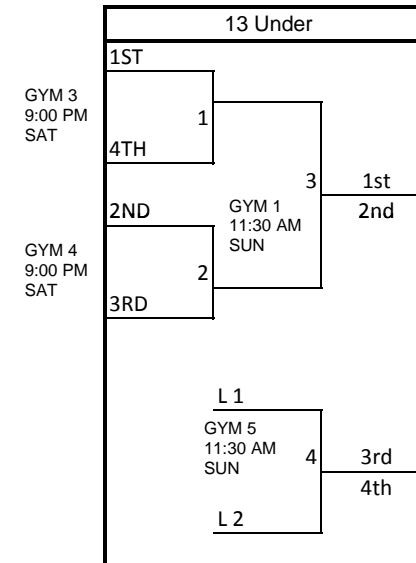

FOUR (4) TEAMS

ONE POOL ALL TEAMS TO SINGLE ELIMINATION BRACKET

13	Pool A	1	2	3	4	5	W	L	PTS	POS
1	Carolina Cougars Blue									
2	Carolina Cougars White									
3	Lowcountry Ballers									
4	Club Fury									

DAY	TIME	GYM	DAY	TIME	GYM	DAY	TIME	GYM
FRI	7:45 PM	5	FRI	9:15 PM	5	SAT	12:00 noon	4
1	vs	2	3	vs	4	1	vs	3
	—			—			—	

DAY	TIME	GYM	DAY	TIME	GYM	DAY	TIME	GYM
SAT	12:00 noon	5	SAT	4:30 PM	1	SAT	4:30 PM	2
2	vs	4	2	vs	3	4	vs	1
	—			—			—	

GYM 1 - Timmons Arena, Furman University

GYM 2 - Timmons Arena, Furman University

GYM 3 - Alley Gym, Furman University

GYM 4 - St. Mary's Catholic School

GYM 5 - Lakeview Middle School

Greenville, SC Super Regional - March 28-30, 2008