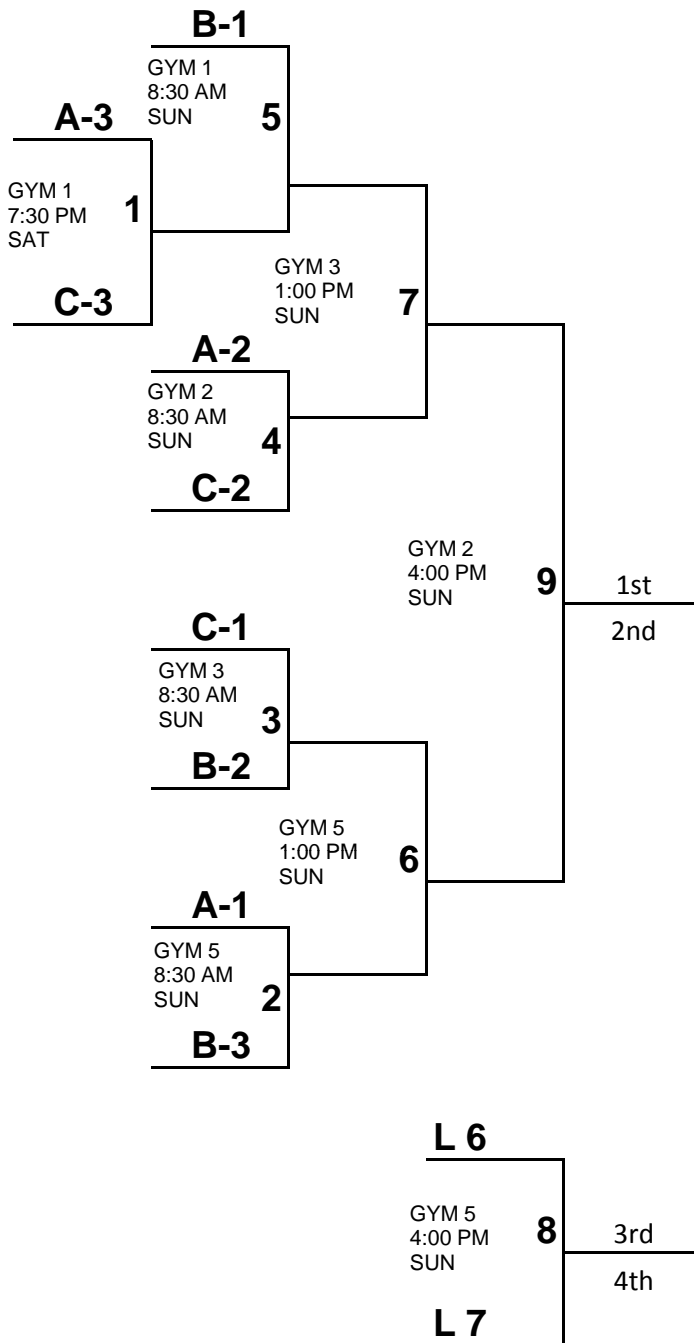

14	Pool A	1	2	3	4	5	W	L	PTS	POS
1	Spartanburg Lady Bucks									
2	South Carolina Stars									
3	Charlotte Lady Monarchs									

DAY	TIME	GYM	DAY	TIME	GYM	DAY	TIME	GYM
FRI	6:15 PM	1	SAT	10:30 AM	3	SAT	3:00 PM	2
1	vs	2	2	vs	3	3	vs	1
	—			—			—	

14	Pool B	1	2	3	4	W	L	PTS	POS
1	Carolina Cougars								
2	Cee's Soldiers								
3	Myrtle Beach Ballers								
4	Lowcountry Ballers								

DAY	TIME	GYM	DAY	TIME	GYM	DAY	TIME	GYM
FRI	6:15 PM	2	FRI	9:15 PM	2	SAT	10:30 AM	2
1	vs	2	3	vs	4	1	vs	3
	—			—			—	

14 Under

GYM 1 - Timmons Arena, Furman University

GYM 2 - Timmons Arena, Furman University

GYM 3 - Alley Gym, Furman University

GYM 4 - St. Mary's Catholic School

GYM 5 - Lakeview Middle School

DAY	TIME	GYM	DAY	TIME	GYM	DAY	TIME	GYM
SAT	10:30 AM	1	SAT	3:00 PM	3	SAT	3:00 PM	4
2	vs	4	2	vs	3	4	vs	1
	—			—			—	

14	Pool C	1	2	3	4	5	W	L	PTS	POS
1	Club Fury									
2	Lake Norman - (Magic)									
3	South Carolina Lady Raptors									

DAY	TIME	GYM	DAY	TIME	GYM	DAY	TIME	GYM
FRI	9:15 PM	1	SAT	10:30 AM	4	SAT	3:00 PM	1
1	vs	2	2	vs	3	3	vs	1
	—			—			—	

14 Under

GYM 1 - Timmons Arena, Furman University

GYM 2 - Timmons Arena, Furman University

GYM 3 - Alley Gym, Furman University

GYM 4 - St. Mary's Catholic School

GYM 5 - Lakeview Middle School