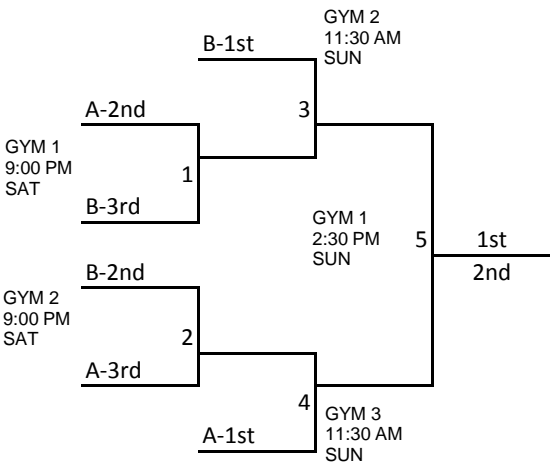

15	Pool A					1	2	3	4	5	W	L	PTS	POS
1	Lowcountry Ballers													
2	Lady Trotters													
3	SC Lady Flames													

DAY	TIME	GYM	DAY	TIME	GYM	DAY	TIME	GYM
FRI	9:15 PM	3	SAT	12:00 noon	1	SAT	4:30 PM	3
1	vs	2	2	vs	3	3	vs	1
	—			—			—	

15	Pool B					1	2	3	4	5	W	L	PTS	POS
1	Spartanburg Lady Bucks													
2	South Carolina Stars													
3	Atlanta Celtics													

DAY	TIME	GYM	DAY	TIME	GYM	DAY	TIME	GYM
FRI	7:45 PM	3	SAT	12:00 noon	2	SAT	4:30 PM	4
1	vs	2	2	vs	3	3	vs	1
	—			—			—	

15 Under

- GYM 1 - Timmons Arena, Furman University
- GYM 2 - Timmons Arena, Furman University
- GYM 3 - Alley Gym, Furman University
- GYM 4 - St. Mary's Catholic School
- GYM 5 - Lakeview Middle School

Greenville, SC Super Regional - March 28-30, 2008