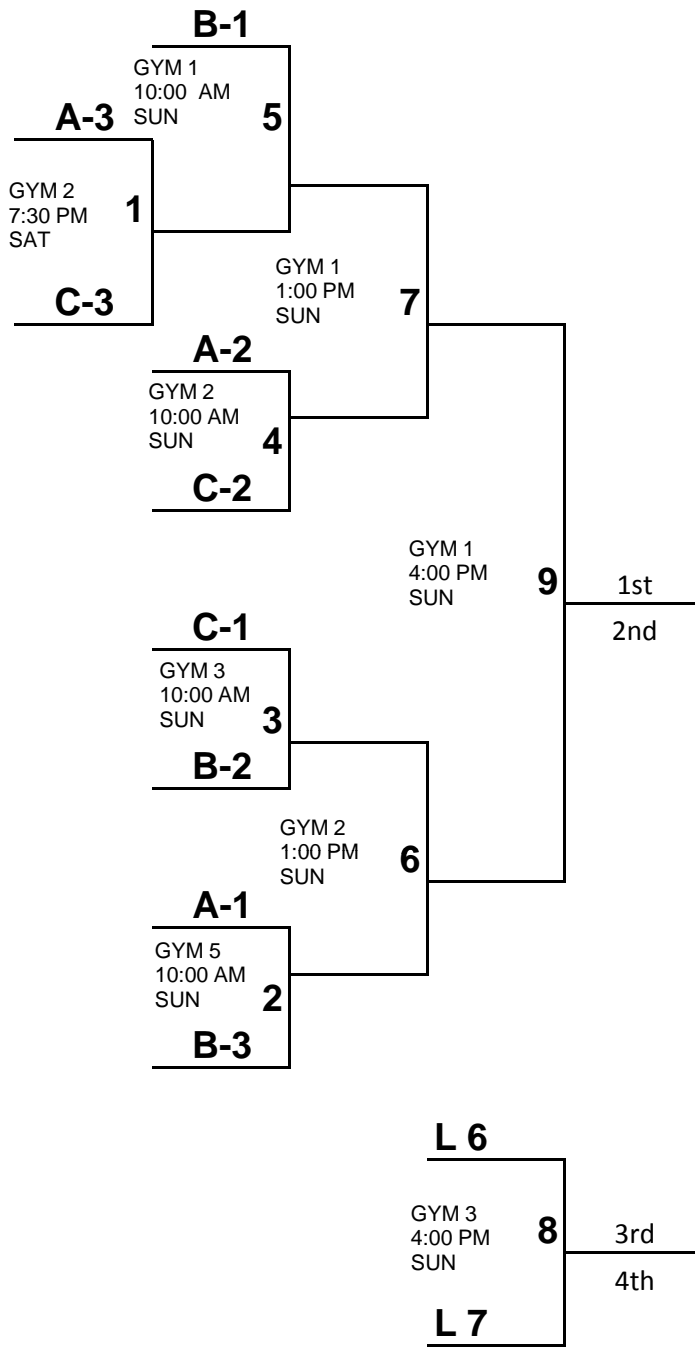

16	Pool A	1	2	3	4	5	W	L	PTS	POS
1	South Carolina Stars									
2	P.T. Cruisers									
3	Spartanburg Lady Bucks Blue									

DAY	TIME	GYM	DAY	TIME	GYM	DAY	TIME	GYM
FRI	7:45 PM	4	SAT	9:00 AM	1	SAT	1:30 PM	2
1	vs	2	2	vs	3	3	vs	1
	—			—			—	

16	Pool B	1	2	3	4	W	L	PTS	POS
1	Tennessee Raiders								
2	Spartanburg Lady Bucks White								
3	Carolina Cougars White								
4	Spartanburg Magic								

DAY	TIME	GYM	DAY	TIME	GYM	DAY	TIME	GYM
FRI	7:45 PM	1	FRI	7:45 PM	2	SAT	9:00 AM	4
1	vs	2	3	vs	4	1	vs	3
	—			—			—	

16 Under

GYM 1 - Timmons Arena, Furman University

GYM 2 - Timmons Arena, Furman University

GYM 3 - Alley Gym, Furman University

GYM 4 - St. Mary's Catholic School

GYM 5 - Lakeview Middle School

DAY	TIME	GYM	DAY	TIME	GYM	DAY	TIME	GYM
SAT	9:00 AM	2	SAT	1:30 PM	3	SAT	1:30 PM	4
2	vs	4	2	vs	3	4	vs	1
	—			—			—	

16	Pool C	1	2	3	4	5	W	L	PTS	POS
1	Nautilus Express									
2	Lowcountry Ballers									
3	Carolina Cougars Blue									

DAY	TIME	GYM	DAY	TIME	GYM	DAY	TIME	GYM
FRI	9:15 PM	4	SAT	9:00 AM	3	SAT	1:30 PM	1
1	vs	2	2	vs	3	3	vs	1
	—			—			—	