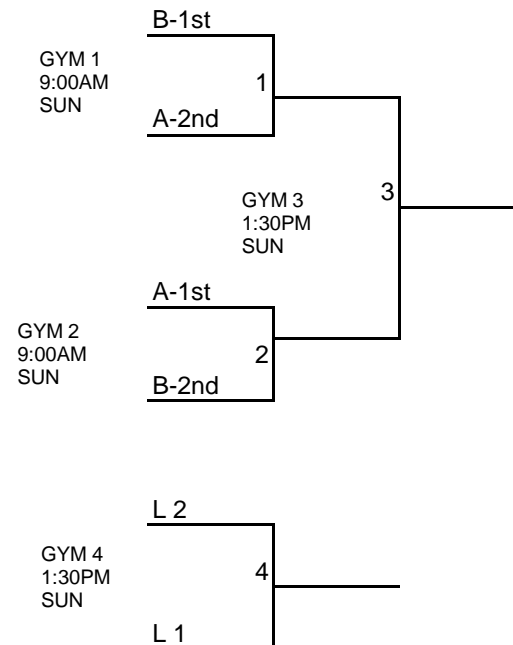

16	Pool A	1	2	3	4	W	L	PTS	POS
1	Carolina Cougars White								
2	Carolina Shooting Stars								
3	Spartanburg Lady Bucks								
4	Carolina Cyclones								

DAY	TIME	GYM	DAY	TIME	GYM	DAY	TIME	GYM
FRI	9:30 PM	1	FRI	9:30 PM	2	SAT	12:00 PM	5
1	vs	2	3	vs	4	1	vs	3
	—			—			—	

DAY	TIME	GYM	DAY	TIME	GYM	DAY	TIME	GYM
SAT	12:00 PM	4	SAT	4:30 PM	2	SAT	4:30 PM	1
2	vs	4	2	vs	3	4	vs	1
	—			—			—	

**16 UNDER - DIVISION II  
2009 SCAAU DISTRICT GIRLS  
BASKETBALL CHAMPIONSHIP**

16	Pool B	1	2	3	4	W	L	PTS	POS
1	Lexington Lady Cats								
2	Lowcountry Ballers								
3	Carolina Cavaliers								
4	Tri-City Ballers								

DAY	TIME	GYM	DAY	TIME	GYM	DAY	TIME	GYM
FRI	9:30PM	3	FRI	9:30 PM	5	SAT	12:00 PM	2
1	vs	2	3	vs	4	1	vs	3
	—			—			—	

DAY	TIME	GYM	DAY	TIME	GYM	DAY	TIME	GYM
SAT	12:00 PM	1	SAT	4:30 PM	4	SAT	4:30 PM	5
2	vs	4	2	vs	3	4	vs	1
	—			—			—	