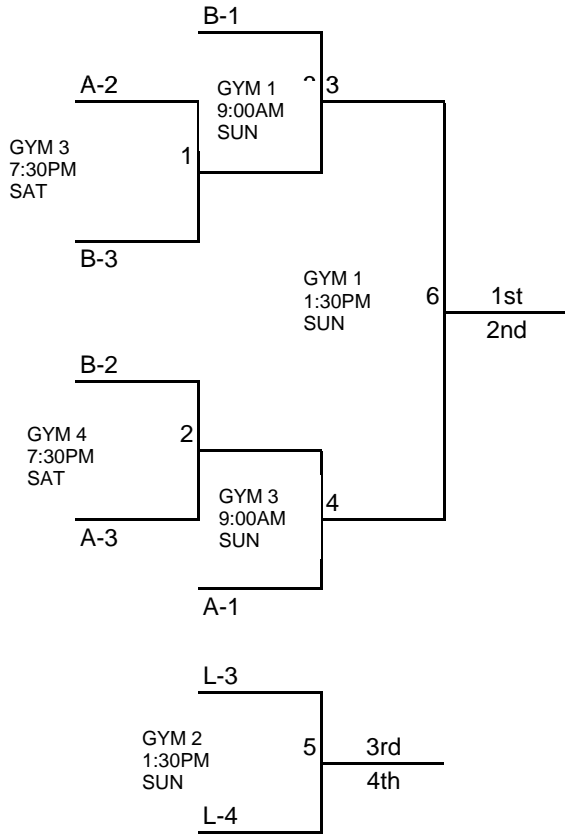

14	Pool A	1	2	3	4	W	L	PTS	POS
1	Charlotte Lady Monarch								
2	Carolina Cougars - Blue								
3	Tennessee Team Hustle								

DAY	TIME	GYM	DAY	TIME	GYM	DAY	TIME	GYM
FRI	8:00 PM	2	SAT	9:00 AM	2	SAT	1:30 PM	2
1	vs	2	2	vs	3	1	vs	3
	—			—			—	

14Under

14	Pool B	1	2	3	4	W	L	PTS	POS
1	Knoxville Lady Panthers								
2	Carolina Crush								
3	Carolina Cougars - White								
4	Team Phoenix Select								

DAY	TIME	GYM	DAY	TIME	GYM	DAY	TIME	GYM
FRI	8:00 PM	3	FRI	8:00 PM	4	SAT	9:00 AM	1
1	vs	2	3	vs	4	1	vs	3
	—			—			—	

DAY	TIME	GYM	DAY	TIME	GYM	DAY	TIME	GYM
SAT	9:00 AM	3	SAT	1:30 PM	3	SAT	1:30 PM	1
2	vs	4	2	vs	3	1	vs	4
	—			—			—	

GYM 1 - Alley Gym, Furman University

GYM 2 - St. Mary's Catholic School

GYM 3 - Beck Academy Middle School

GYM 4 - Travelers Rest High School (old high school)

**Greenville, SC Super Regional - March 27-29, 2009**