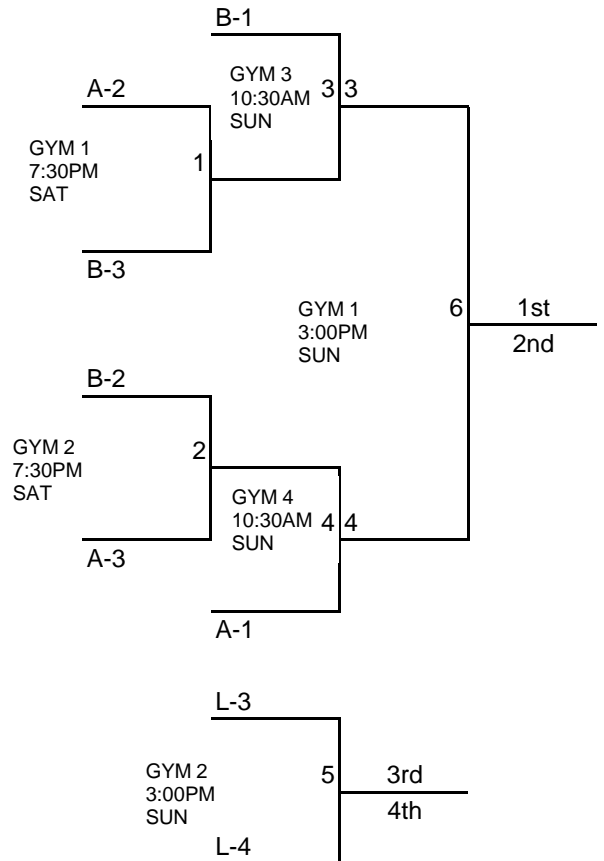

16	Pool A	1	2	3	4	W	L	PTS	POS
1	Tennessee Team Hustle								
2	Carolina Cougars - White								
3	Nautilus Express								

DAY	TIME	GYM	DAY	TIME	GYM	DAY	TIME	GYM
FRI	9:30 PM	1	SAT	10:30 AM	3	SAT	3:00 PM	3
1	vs	2	2	vs	3	3	vs	1
	—			—			—	

16Under

16	Pool B	1	2	3	4	W	L	PTS	POS
1	Carolina Cougars - Blue								
2	Carolina Cyclones								
3	Christside Stallions								
4	Carolina Cavaliers								

DAY	TIME	GYM	DAY	TIME	GYM	DAY	TIME	GYM
FRI	6:30 PM	2	FRI	8:00 PM	1	SAT	10:30 AM	2
1	vs	2	3	vs	4	1	vs	3
	—			—			—	

DAY	TIME	GYM	DAY	TIME	GYM	DAY	TIME	GYM
SAT	10:30 AM	1	SAT	3:00 PM	1	SAT	3:00 PM	2
2	vs	4	2	vs	3	4	vs	1
	—			—			—	

GYM 1 - Alley Gym, Furman University

GYM 2 - St. Mary's Catholic School

GYM 3 - Beck Academy Middle School

GYM 4 - Travelers Rest High School (old high school)

Greenville, SC Super Regional - March 27-29, 2009